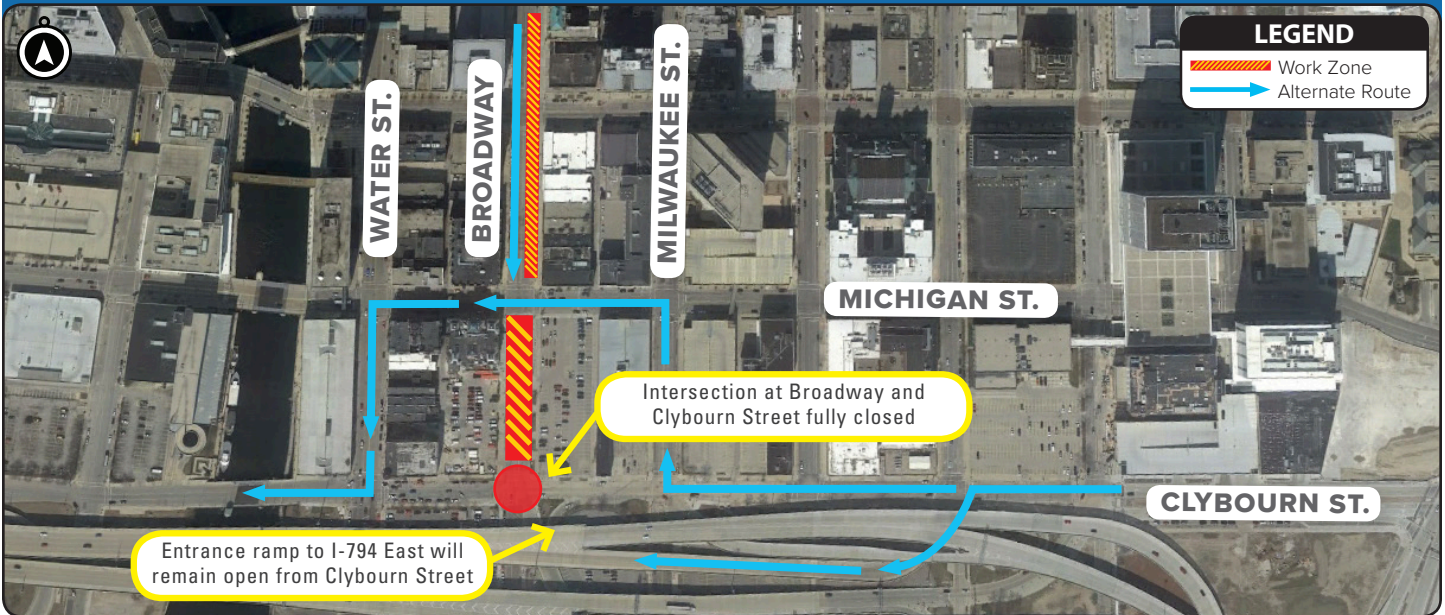

## CONSTRUCTION UPDATE

Beginning Monday, July 17, the intersection of Broadway and Clybourn Street will fully close. This closure is anticipated to last two weeks. As a detour, motorists should turn right (north) on Milwaukee Street, left (west) on Michigan Street, left (south) on Water Street then right (west) on Clybourn Street. The intersection of Michigan Street and Broadway will be open at this time. Eastbound traffic on Clybourn Street will remain open to the I-794 East (southbound) entrance ramp. Westbound I-794 traffic are advised to utilize the Jackson Street entrance ramp. WE Energies will have some work on Clybourn Street, between Lincoln Memorial Drive and Van Buren Street.

**\*All work is weather dependent and subject to change**

the milwaukee  
STREETCAR